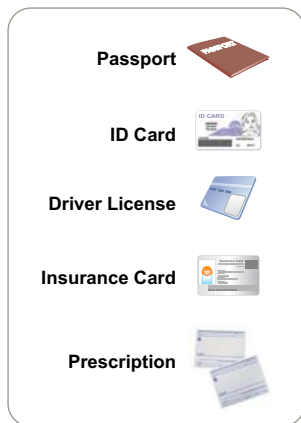

Plustek OpticSlim 550

An ultra slim designed scanner for your office desk ...

Significant features :

- Five one-touch buttons, copy, file, scan, OCR and custom, to make scanning easier and efficient
- fast scanning speed result, only 3.4 seconds to scan an A5 size document
- Small form-factor and slim design make it an ideal choice for users and small office users who seek a compact scanner.
- Software interface has been designed in a lucid and simple manner such that first-time users can also understand it

Bundle Software:

System Requirements

IBM Compatible PC, with Pentium II or faster CPU / CD-ROM Driver / one available USB Port / 64 MB RAM (128MB recommended) / 300MB free HDD space (400 MB recommended) / High Color graphic card (VGA or higher) / Microsoft Windows 2000, XP, Vista, Linux

Headquarters: sales@plustek.com

Specification

Interface	USB 2.0
Technology	Advanced Color CIS (Contact Image Sensor)
Hardware Resolution	600 x 600 dpi
Scanning Modes	Color: 48-bit input, 24-bit output Grayscale: 16-bit input, 8-bit output B/W: 1-bit
Max. Scanning Area	216mm x 150mm (8.5" x 5.9")
Net Weight	1.2kg/2.6 lbs (scanner only)
Dimensions (D x W x H)	270 mm x 260 mm x 40 mm (scanner only)
Scan Speed	3.4 sec @ 200dpi ,Color mode
Scan Mode	Single Pass
Cable Length	150 cm (59.06")
Power Consumption	2.5W (500mA x 5V)
Power Adapter	AC 100~240V , DC 15V 1A
Regulatory Certificates	CE, FCC
Environment Requirement	WEEE/ ROHS

© 2008 by Plustek Inc. All rights reserved. All registered trademarks are the property of their respective owners.